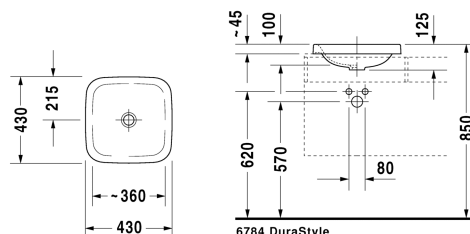

DuraStyle Vanity basin # 0372430000

| < 430 mm > |

Vanity basin	Dimension	Weight	Order number
countertop basin, without overflow, without tap platform, 430 mm			
Colors			
00 White Alpin			
Variant			
☒	430 x 430 mm	7.500 kilogram	0372430000
Sanitary ceramics with the special WonderGliss surface finish will remain clean and attractive-looking for a long time to come. When ordering WonderGliss please add a "1" as eleventh digit to the model number.			
Accessory			
Slotted waste for washbasins without overflow	50 mm	0.300 kilogram	005024
Suitable products			
Vanity unit wall-mounted 1 pull-out compartment, countertop including one cut-out, for 1 vanity basin central, 800 x 550 mm	800 x 550 mm		KT6794
Vanity unit wall-mounted 1 pull-out compartment, countertop including one cut-out, for 1 vanity basin central, 1000 x 550 mm	1000 x 550 mm		KT6795
Vanity unit wall-mounted 1 pull-out compartment, countertop including one cut-out, for 1 vanity basin central, 1200 x 550 mm	1200 x 550 mm		KT6796
Vanity unit wall-mounted 2 pull-out compartments, 1 countertop with one cut-out or two cut-outs, for 1 or 2 vanity basin(s), 1400 x 550 mm	1400 x 550 mm		KT6797 B/L/R
Vanity unit wall-mounted 2 drawers, upper drawer including cut-out for siphon and siphon cover, countertop including one cut-out, for 1 vanity basin central, 800 x 550 mm	800 x 550 mm		KT6754
Vanity unit wall-mounted 2 drawers, upper drawer including cut-out for siphon and siphon cover, countertop including one cut-out, for 1 vanity basin central, 1000 x 550 mm	1000 x 550 mm		KT6755
Vanity unit wall-mounted 2 drawers, upper drawer including cut-out for siphon and siphon cover, countertop including one cut-out, for 1 vanity basin central, 1200 x 550 mm	1200 x 550 mm		KT6756